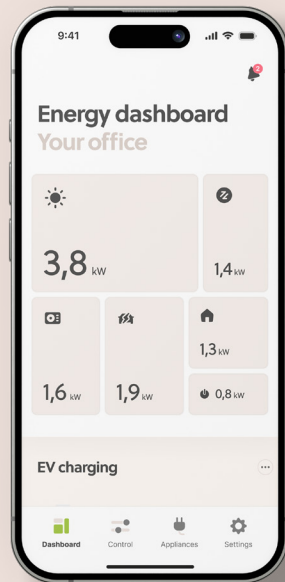

up to 22 kW

2 sockets or charging cables

floor mounted, stand alone or satellite

up to 400 kW

1 to 4 charging cables

Charging management software for your business.

Charging management platform

Smappee's charging management platform takes care of all aspects of electric charging, from giving drivers control of their charging sessions to helping you manage your electric fleet remotely and in real-time. You can easily monitor charging and energy consumption costs, set priority charging and reimburse your employees for charging sessions at home. You can even open your charger for public charging. All from the convenience of your office desk.