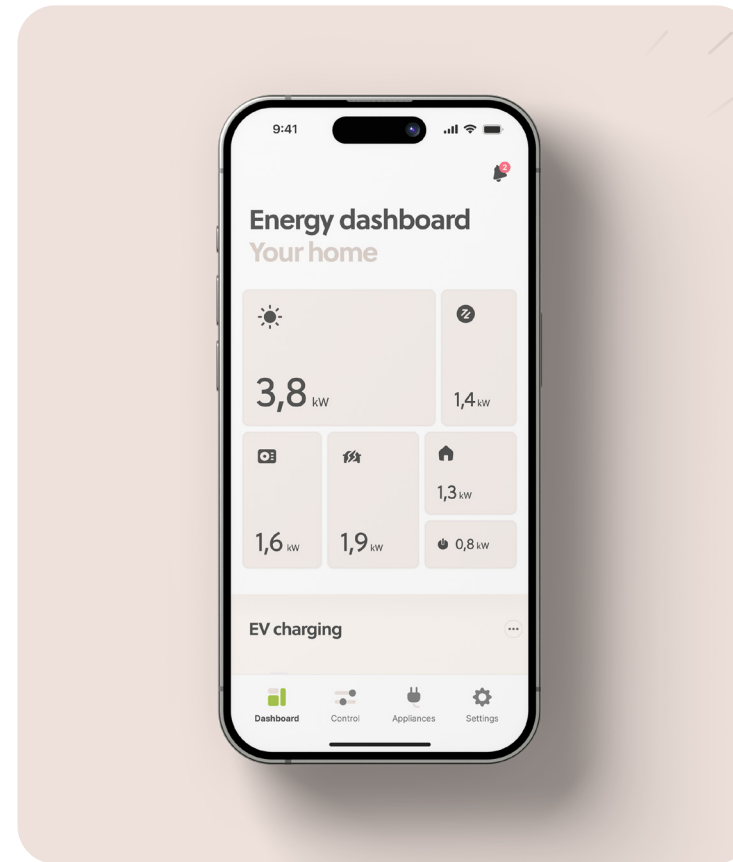

# EV Line The smartest charging solution for your home.

floor mounted

up to 22 kW

1 socket

wall mounted

up to 22 kW

1 socket or charging cable

You have the power with the Snappee App

Easy, smart, and insightful, the Snappee App places smart charging and energy management firmly in your hands. Make the most of tracking, managing, and optimizing your charging sessions and have everything at your fingertips to charge and use energy in the most cost-effective and efficient way.